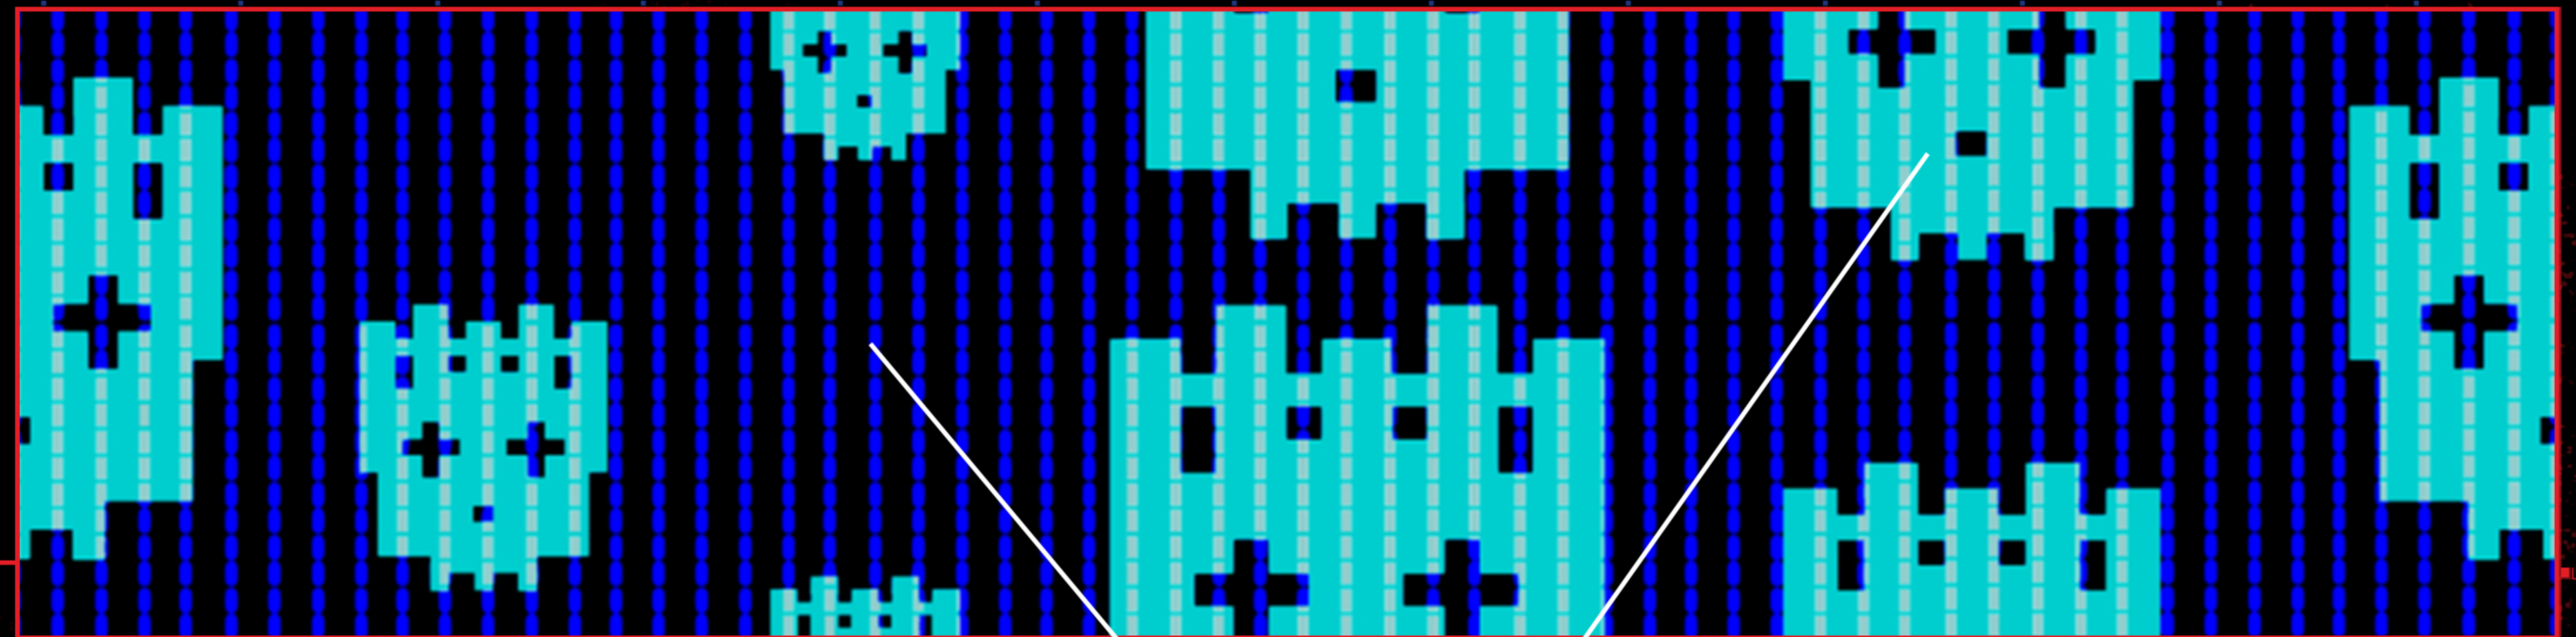

PANTONE
2768

PANTONE
319 C

DIGI-PATTERN

SCROLLING LED SKULLS
ON FLEX SCREEN (SKULLS
SCROLL DOWNWARD)