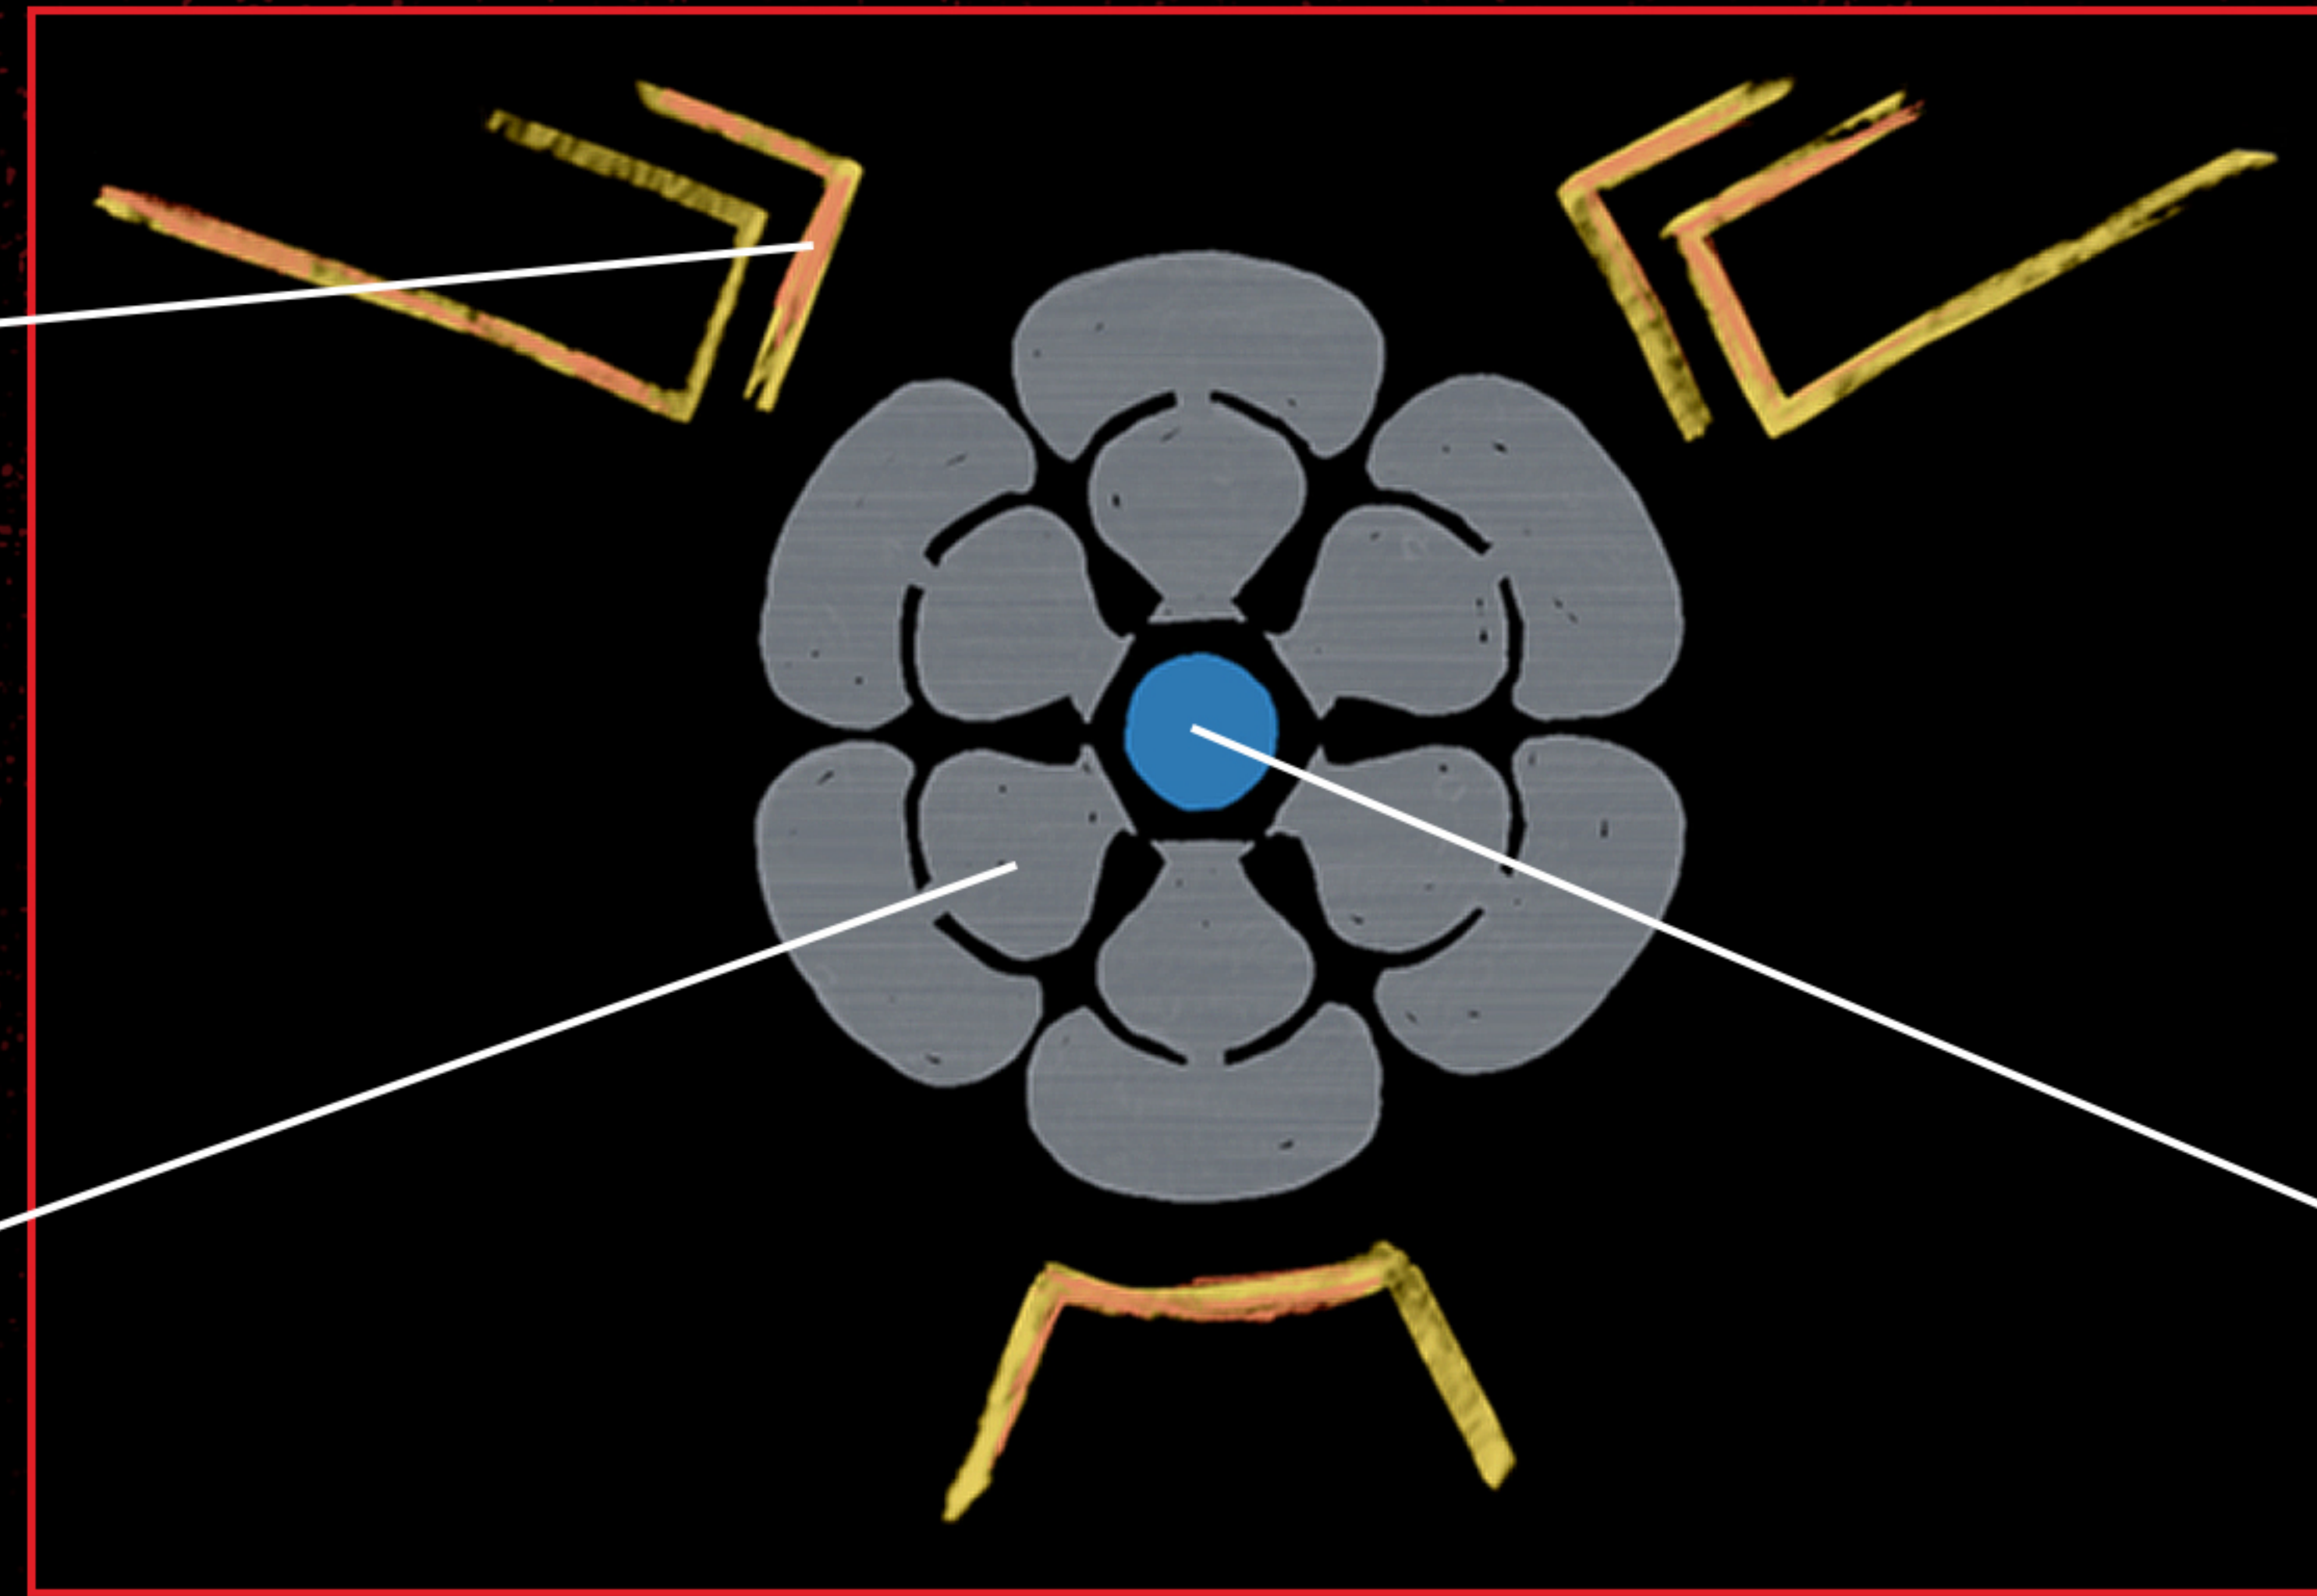

**WHITE ROSE OF
YORK**

PAINTED STENCIL
OF ROYAL HOUSE
ICONIC FLOWER

PANTONE
652