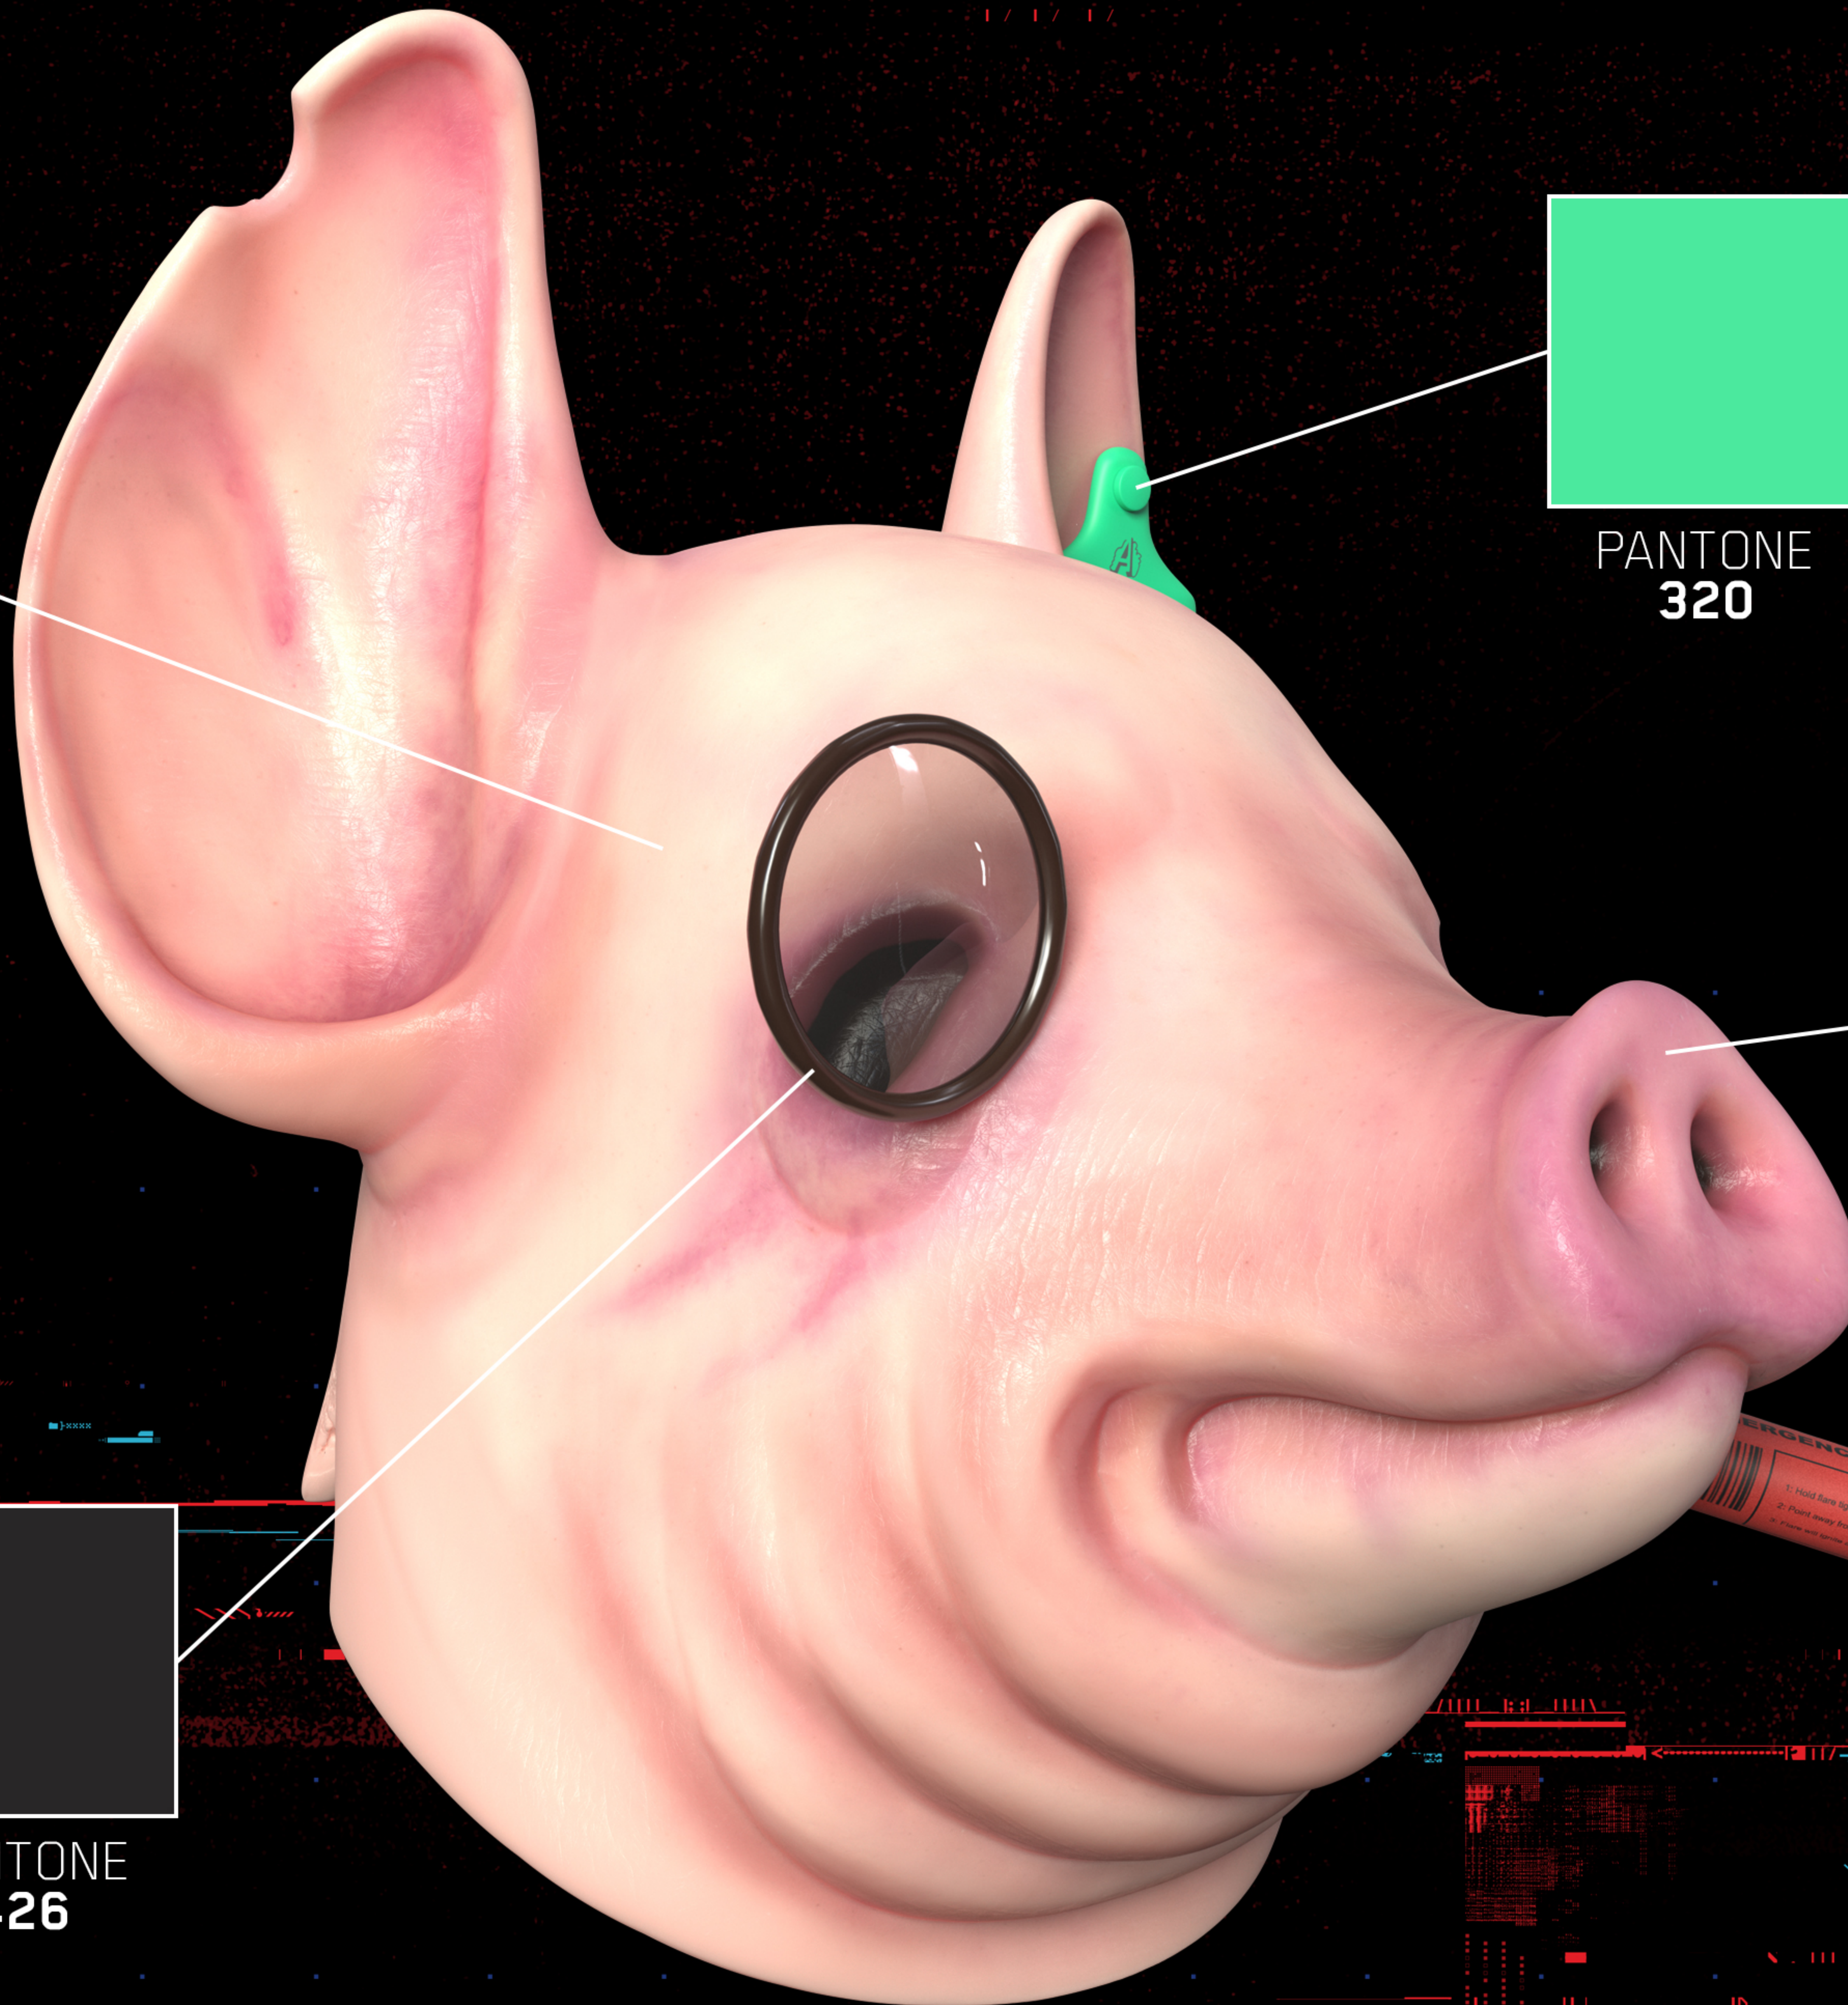

PANTONE
169

PANTONE
320

PANTONE
1905

PANTONE
426

PANTONE
1805