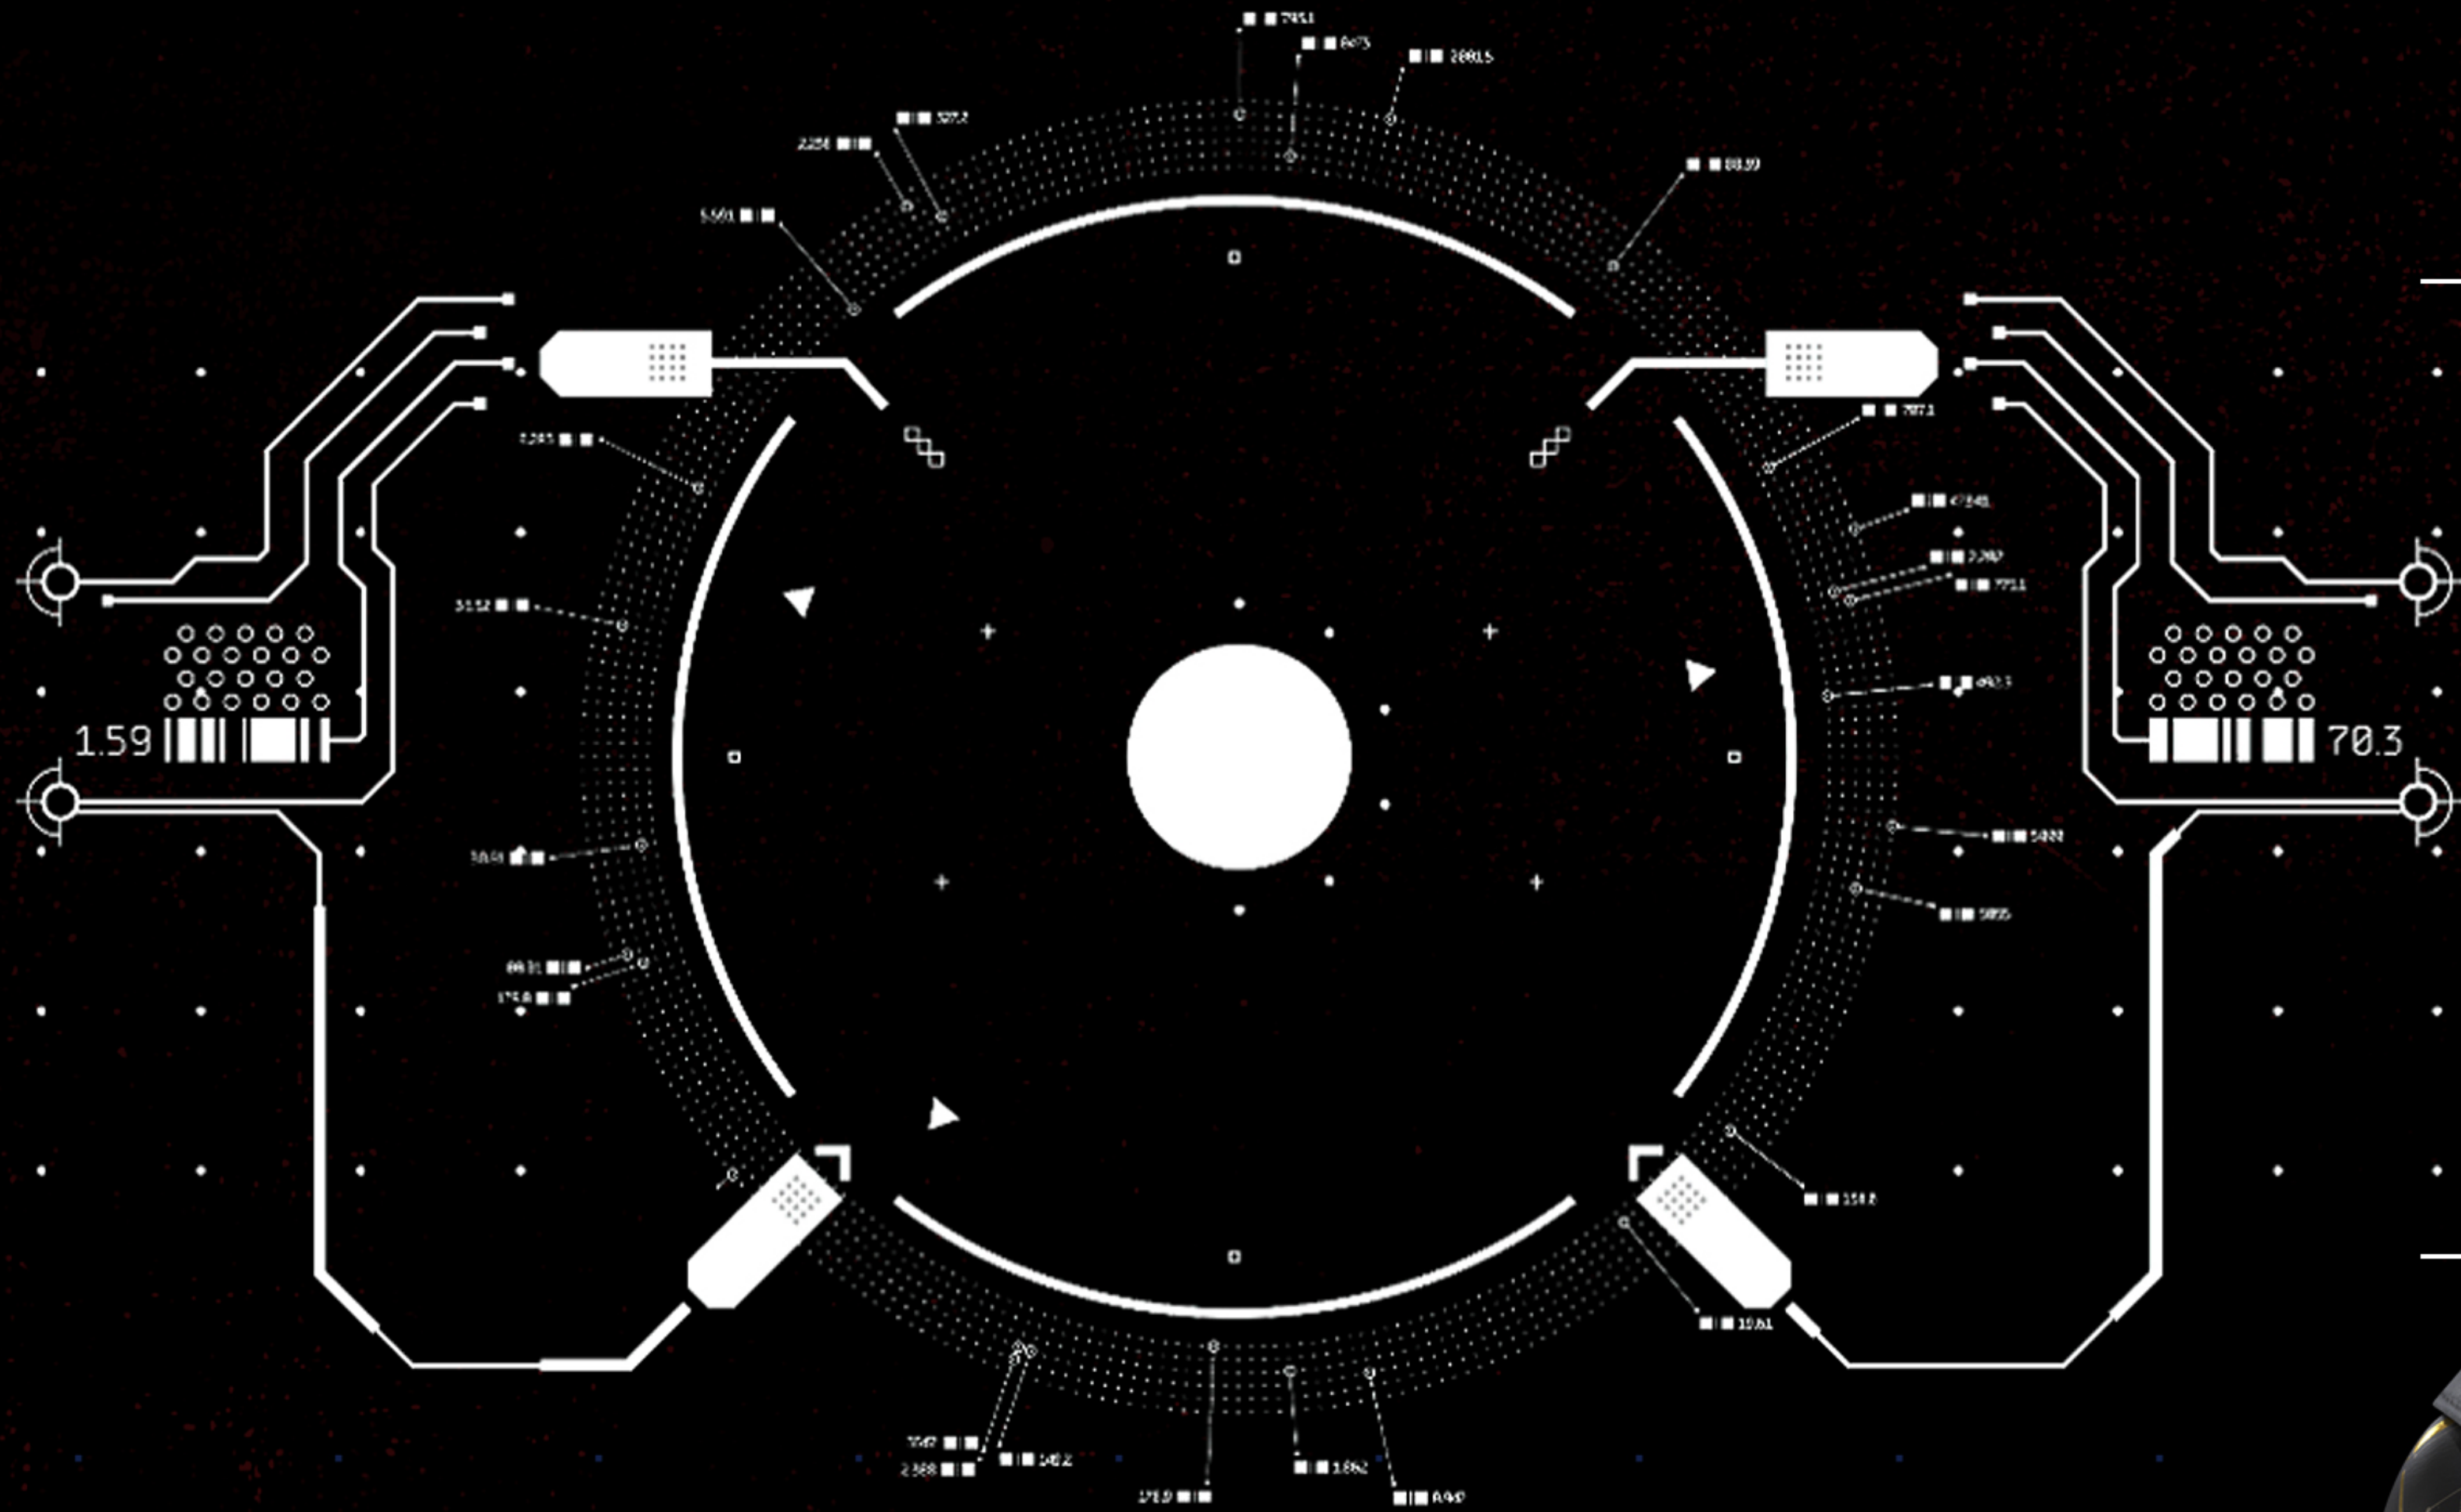

GOLD SCHEMATIC PRINT